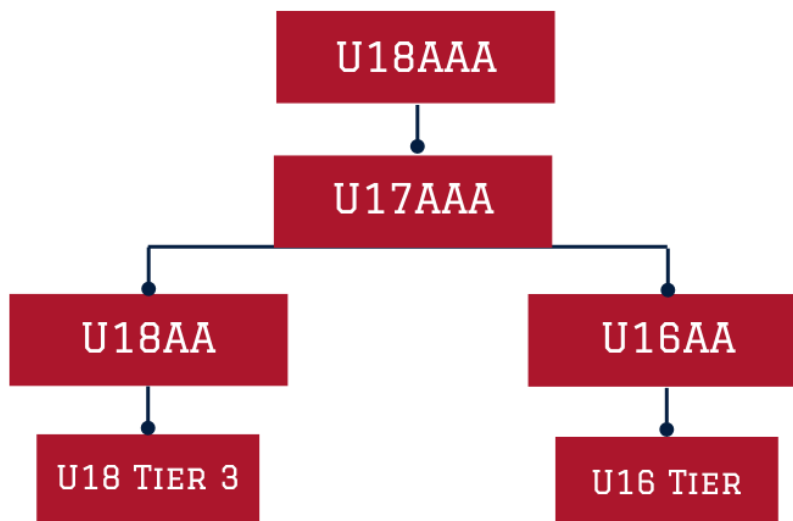

U18 / U17 / U16 Pathway

Each April, our Elite Stream begins with U18AAA and U17AAA ID Skates.

These sessions are not final team selections; they are identification and evaluation opportunities. They allow our coaching staff to assess athletes early, provide development direction, and begin building depth charts ahead of tryouts in August.

In August, formal tryouts determine final roster placements.

AAA teams are selected first, followed by AA teams. Once AA rosters are finalized, Tiered teams are formed.

This structure ensures:

- ✓ Clear progression
- ✓ Fair evaluation process
- ✓ Opportunity for late development
- ✓ Multiple competitive streams

Our goal is to place each athlete in the environment that best supports their development and long-term success.

U16 Only Pathway Option:

We recognize that some U16-eligible athletes may wish to pursue the U16 pathway exclusively.

This option provides flexibility while maintaining the integrity and structure of the Elite Stream selection process.

U18/U17 PATHWAY

U16 PATHWAY